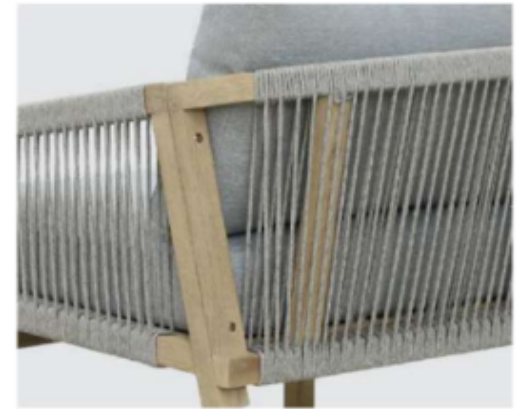

OUTDOOR
FURNITURE
2024

ASHEN COLLECTION

2.3M 9 PIECE SETTING - TERRAZZO TOP: \$3999 / 2.3M 9 PIECE SETTING - STANDARD TOP: \$3699 / 1.7m 7 PIECE SETTING – STANDARD TOP: \$2799

ASHEN COLLECTION

TRIPLE LOUNGE: \$1299 / DOUBLE LOUNGE: \$999 / SINGLE LOUNGE: \$599 / COFFEE TABLE WITH TERRAZZO TOP: \$649/ COFFEE TABLE STANDARD TOP: \$429