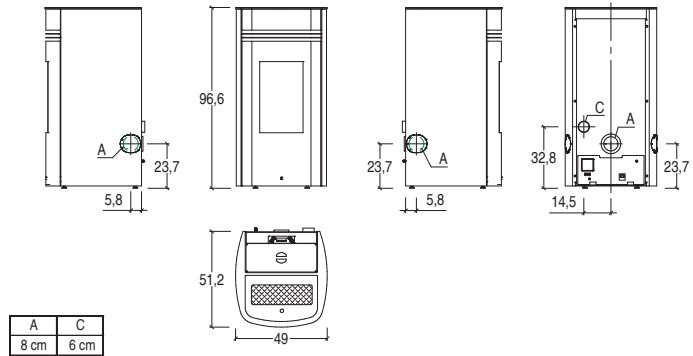

### TECHNICAL DATA

- Model CLEOPE
- Type SP450-01
- Energy efficiency class A+
- Room heating capacity m<sup>3</sup> 100 - 175
- Nominal heat output (min - max) kW 2,8 - 6,0
- Thermal efficiency (min - max) % 90,3 - 91,3
- Nominal consumption (min - max) kg/h 0,64 - 1,36
- Standard flue outlet Ø cm 8
- Hopper capacity kg 15
- Dimensions W x D x H cm 49,0 x 51,2 x 96,6
- Stove weight kg 85