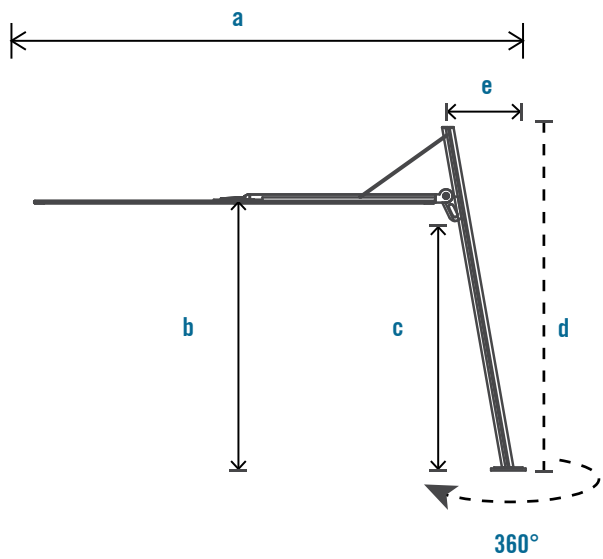

Versa UX Premium Cantilever Umbrella Designed & Made in Belgium

Dimensions of open umbrella

	3m x 3m
a	365cm
b	195cm
c	185cm
d	260cm
e	65cm

Area required around umbrella to open and close