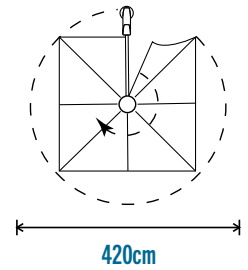

	3m x 3m
a	365cm
b	195cm
c	185cm
d	260cm
e	65cm

Area required around umbrella to open and close

Models

ARCHITECTURE

FULL BLACK

SAND

Moveable Bases (wind rating 30km/h*)

Architecture and Full Black
Galvanised steel, powder coated. Black or White.