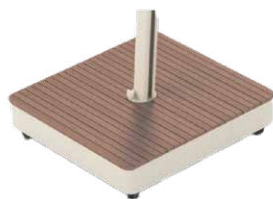

	3m x 3m
a	365cm
b	195cm
c	185cm
d	260cm
e	65cm

Area required around umbrella to open and close

Models

ARCHITECTURE

FULL BLACK

SAND

Moveable Bases (wind rating 30km/h*)

Architecture and Full Black
Galvanised steel, powder coated. Black or White.

Sand
Galvanised steel, powder coated. Limestone Beige, wooden cover Sipo Mahogany Hardwood.

Installation Fittings (wind rating 50km/h*)

Inground Fitting - set in a Concrete Footing
Galvanised steel

Bolt-Down Rotational Plate
Galvanised steel