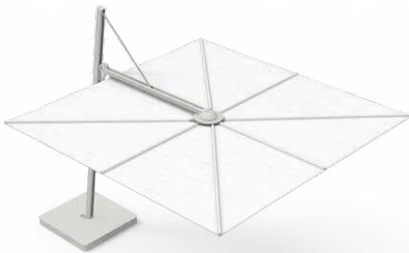

INSTANT SHADE
UMBRELLAS

Versa UX

Premium Cantilever Umbrella Designed & Made in Belgium

instantshadeumbrellas.com.au

Find out more >

Versa UX Premium Cantilever Umbrella Designed & Made in Belgium

Dimensions of open umbrella

	3m x 3m
a	365cm
b	195cm
c	185cm
d	260cm
e	65cm

Area required around umbrella to open and close

Models

ARCHITECTURE

FULL BLACK

SAND

Moveable Bases (wind rating 30km/h*)

Architecture and Full Black
Galvanised steel, powder coated. Black or White.

Sand
Galvanised steel, powder coated. Limestone Beige, wooden cover Sipo Mahogany Hardwood.

Installation Fittings (wind rating 50km/h*)

Inground Fitting - set in a Concrete Footing
Galvanised steel

Bolt-Down Rotational Plate
Galvanised steel