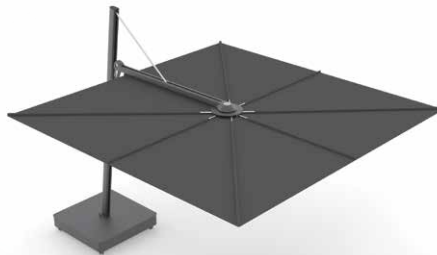

	3m x 3m
a	365cm
b	195cm
c	185cm
d	260cm
e	65cm

Area required around umbrella to open and close

Models

ARCHITECTURE

FULL BLACK

SAND

Moveable Bases (wind rating 30km/h*)

Architecture and Full Black
Galvanised steel, powder coated. Black or White.

Sand
Galvanised steel, powder coated. Limestone Beige, wooden cover Sipo Mahogany Hardwood.

Installation Fittings (wind rating 50km/h*)

Inground Fitting - set in a Concrete Footing
Galvanised steel

Bolt-Down Rotational Plate
Galvanised steel